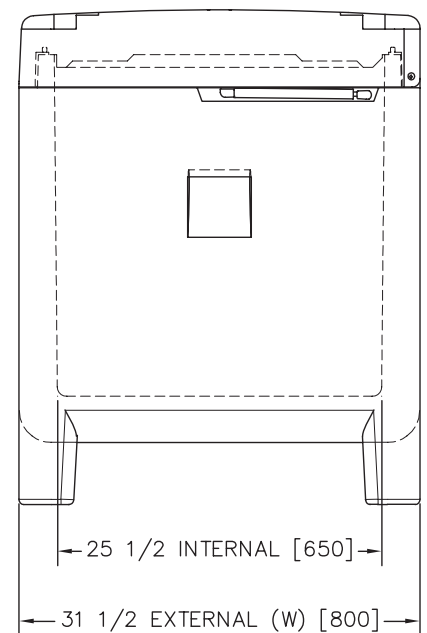

#### Review

440 Litre IceTech Dry Ice Container preserves dry ice quality and minimizes sublimation. Designed to a 1175 x 800 mm footprint increasing global transport efficiency. Custom formulated polyethylene and urethane foam provides maximum durability and insulation to the most critical areas of the container. Double-wall construction and foam adhesion technology enhances structural strength and eliminates interior surfaces from bulging. Stronger rubber latch designed to rotate out of the way and is mounted in a smaller recess area to prevent impact damage.

#### Technical Data:

- ideal for dry ice, food distribution, dairy and frozen novelty distribution
- external dimensions 1175L x 800W x 990H / 46 1/4L x 31 1/2W x 39H
- internal dimensions 1025L x 650W x 655H / 40 1/4L x 25 1/2W x 25 7/8H
- one piece seamless construction
- FDA approved high impact polyethylene formulated for adhesion with foam
- foam in place urethane insulation
- hinged lid
- pivoting latch
- gas spring lid stay
- lid seal
- locking provision
- internal capacity 440L
- tare weight: 60kg / 131lbs
- recommended payload: 500kg / 1100lbs
- recommended stacking: 2 high empty
- truckload quantity: 53' trailer - 78
- ocean container qty's: 40' HC - 65, 40' - 48, 20' - 22

## Dimensions

FRONT

RIGHT