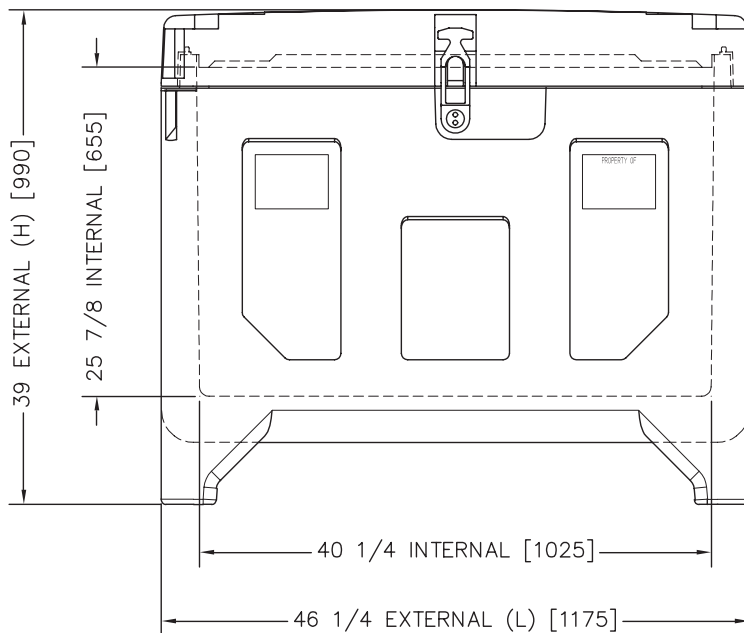

#### Review

440 Litre IceTech Dry Ice Container preserves dry ice quality and minimizes sublimation. Designed to a 1175 x 800 mm footprint increasing global transport efficiency. Custom formulated polyethylene and urethane foam provides maximum durability and insulation to the most critical areas of the container. Double-wall construction and foam adhesion technology enhances structural strength and eliminates interior surfaces from bulging. Stronger rubber latch designed to rotate out of the way and is mounted in a smaller recess area to prevent impact damage.

#### Technical Data:

- ideal for dry ice, food distribution, dairy and frozen novelty distribution
- external dimensions 1175L x 800W x 990H / 46 1/4L x 31 1/2W x 39H
- internal dimensions 1025L x 650W x 655H / 40 1/4L x 25 1/2W x 25 7/8H
- one piece seamless construction
- FDA approved high impact polyethylene formulated for adhesion with foam
- foam in place urethane insulation
- hinged lid
- pivoting latch
- gas spring lid stay
- lid seal
- locking provision
- internal capacity 440L
- tare weight: 60kg / 131lbs
- recommended payload: 500kg / 1100lbs
- recommended stacking: 2 high empty
- truckload quantity: 53' trailer - 78
- ocean container qty's: 40' HC - 65, 40' - 48, 20' - 22

## Dimensions

FRONT

RIGHT